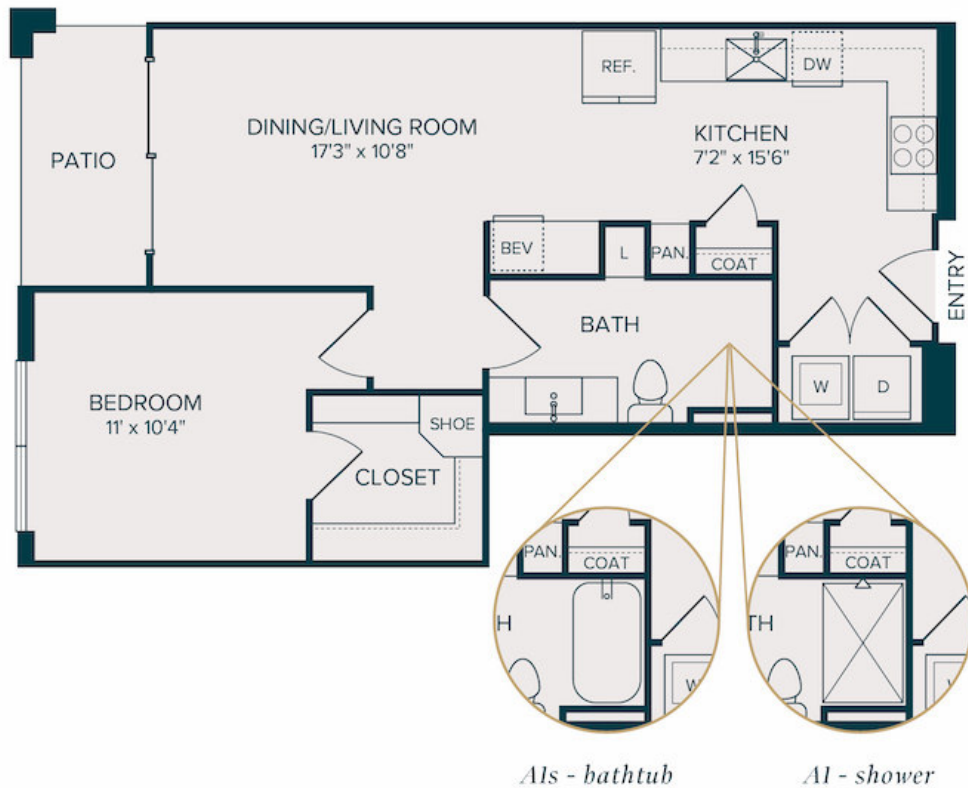

A1

1 BED | 1 BATH

699

SQ. FT.

	2620 Maple Ave Dallas TX 75201
	liveatselene.com

Floor plans are artist's rendering. All dimensions are approximate. Actual product and specifications may vary in dimension or detail. Not all features are available in every apartment. Prices and availability are subject to change. Please see a representative for details.