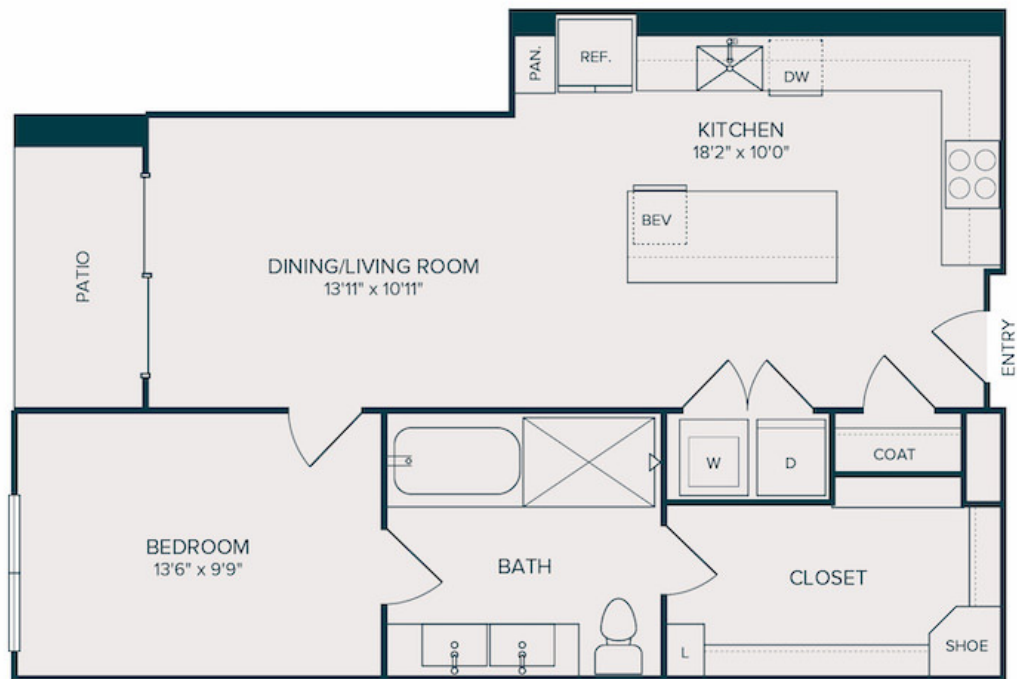

A12

1 BED | 1 BATH

848

SQ. FT.

	2620 Maple Ave Dallas TX 75201
	liveatsele.com

Floor plans are artist's rendering. All dimensions are approximate. Actual product and specifications may vary in dimension or detail. Not all features are available in every apartment. Prices and availability are subject to change. Please see a representative for details.