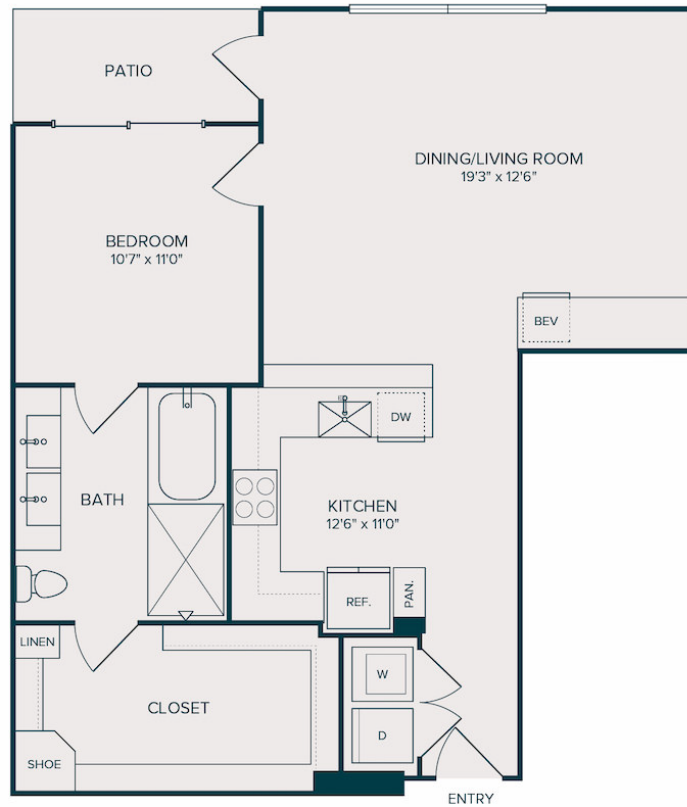

A14

1 BED | 1 BATH

877

SQ. FT.

	2620 Maple Ave Dallas TX 75201
	liveatselene.com

Floor plans are artist's rendering. All dimensions are approximate. Actual product and specifications may vary in dimension or detail. Not all features are available in every apartment. Prices and availability are subject to change. Please see a representative for details.