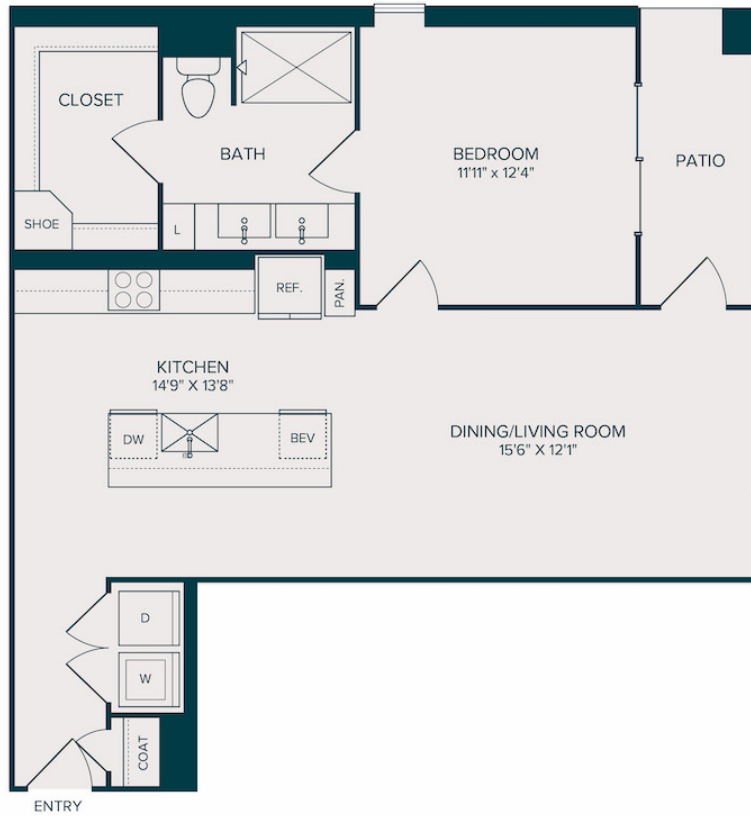

A15

1 BED | 1 BATH

887

SQ. FT.

	2620 Maple Ave Dallas TX 75201
	liveatselene.com

Floor plans are artist's rendering. All dimensions are approximate. Actual product and specifications may vary in dimension or detail. Not all features are available in every apartment. Prices and availability are subject to change. Please see a representative for details.