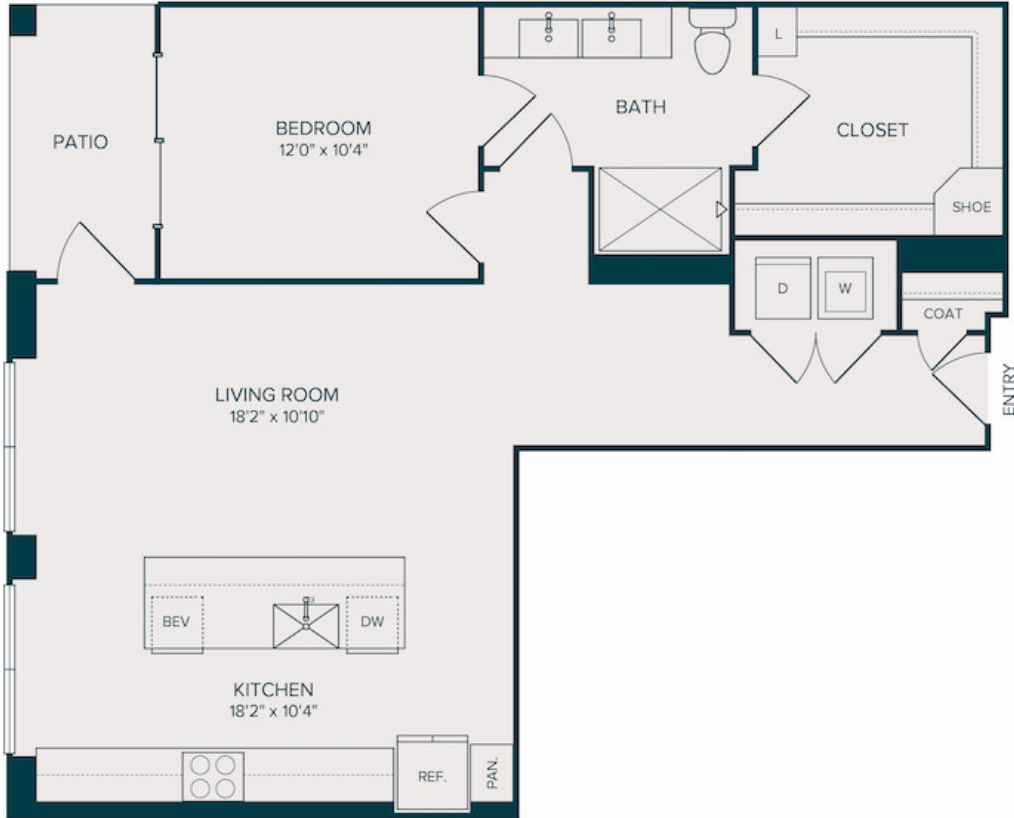

# A18

1 BED | 1 BATH

# 889

SQ. FT.

	2620 Maple Ave   Dallas TX 75201
	liveatselene.com

*Floor plans are artist's rendering. All dimensions are approximate. Actual product and specifications may vary in dimension or detail. Not all features are available in every apartment. Prices and availability are subject to change. Please see a representative for details.*