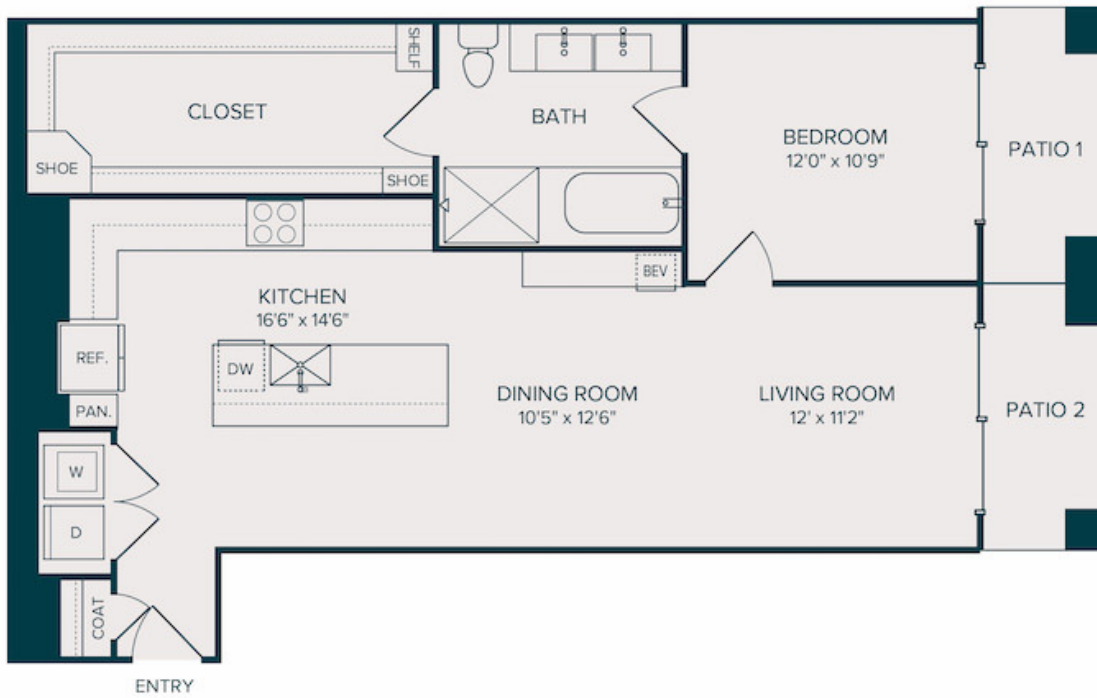

A20

1 BED | 1 BATH

972

SQ. FT.

	2620 Maple Ave Dallas TX 75201
	liveatselene.com

Floor plans are artist's rendering. All dimensions are approximate. Actual product and specifications may vary in dimension or detail. Not all features are available in every apartment. Prices and availability are subject to change. Please see a representative for details.