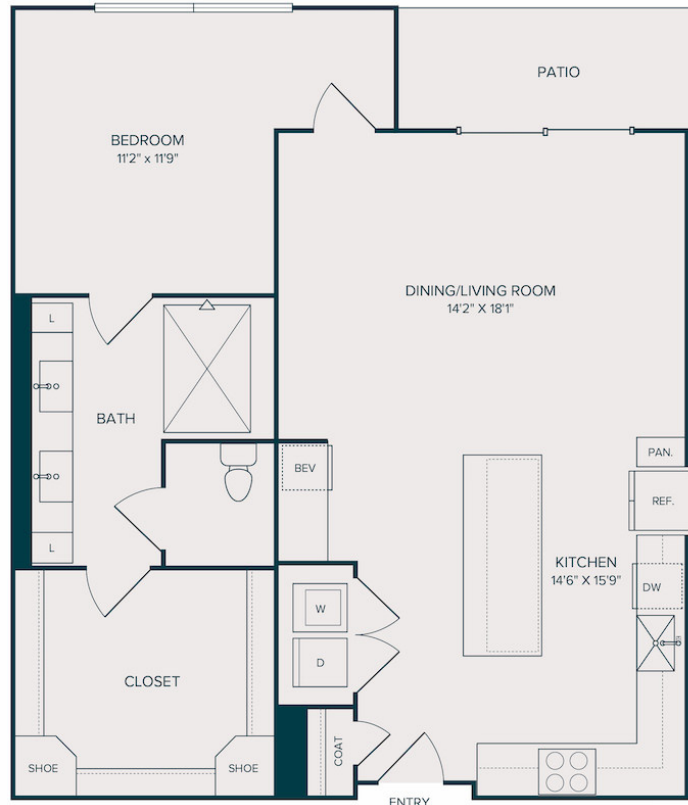

A21

1 BED | 1 BATH

1020

SQ. FT.

	2620 Maple Ave Dallas TX 75201
	liveatselene.com

Floor plans are artist's rendering. All dimensions are approximate. Actual product and specifications may vary in dimension or detail. Not all features are available in every apartment. Prices and availability are subject to change. Please see a representative for details.