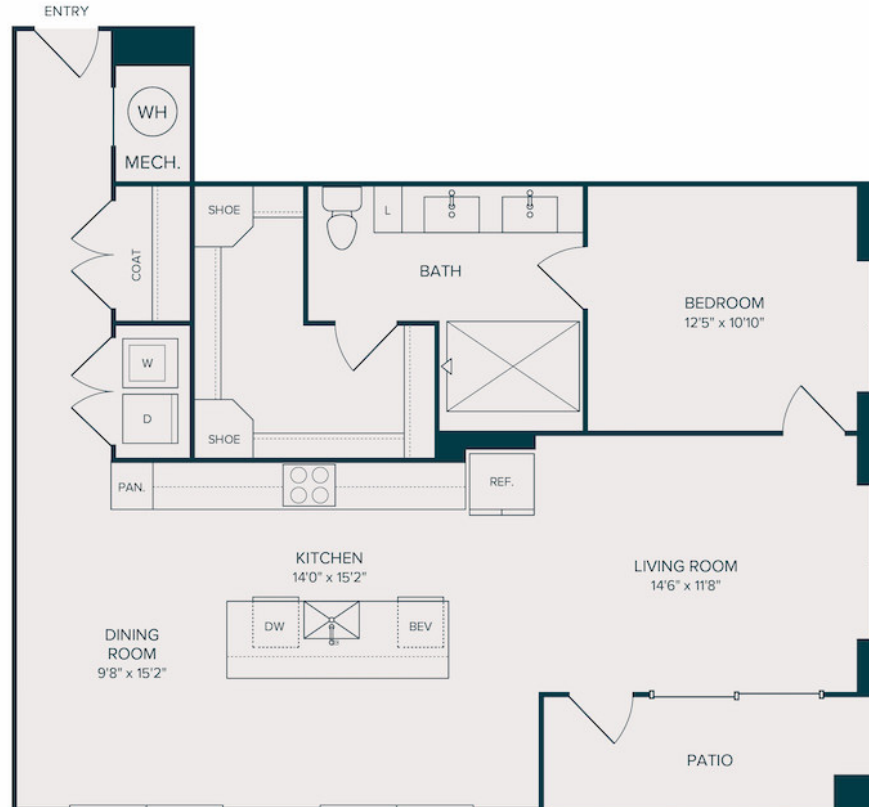

# A22

1 BED | 1 BATH

# 1114

SQ. FT.

	2620 Maple Ave   Dallas TX 75201
	liveatselene.com

Floor plans are artist's rendering. All dimensions are approximate. Actual product and specifications may vary in dimension or detail. Not all features are available in every apartment. Prices and availability are subject to change. Please see a representative for details.