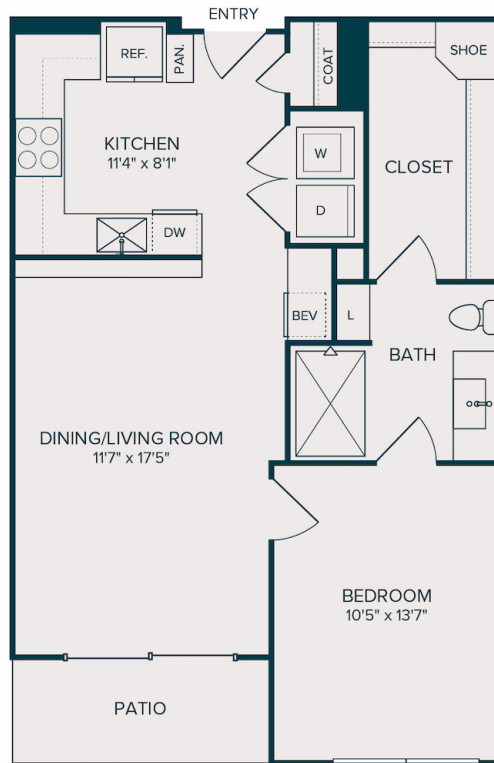

A4

1 BED | 1 BATH

757

SQ. FT.

	2620 Maple Ave Dallas TX 75201
	liveatselene.com

Floor plans are artist's rendering. All dimensions are approximate. Actual product and specifications may vary in dimension or detail. Not all features are available in every apartment. Prices and availability are subject to change. Please see a representative for details.