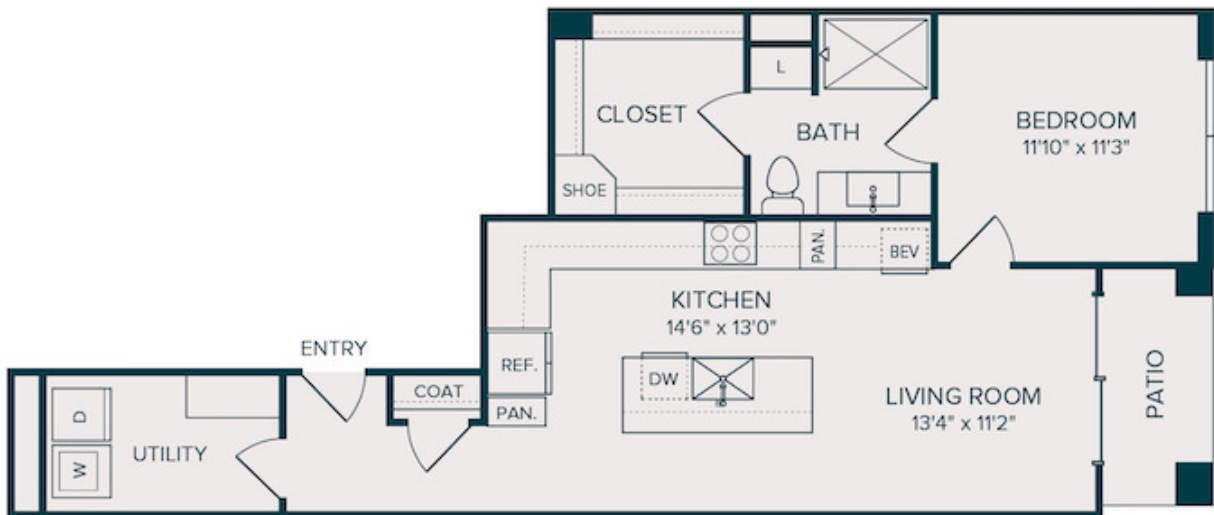

A6

1 BED | 1 BATH

850

SQ. FT.

	2620 Maple Ave Dallas TX 75201
	liveatselene.com

Floor plans are artist's rendering. All dimensions are approximate. Actual product and specifications may vary in dimension or detail. Not all features are available in every apartment. Prices and availability are subject to change. Please see a representative for details.