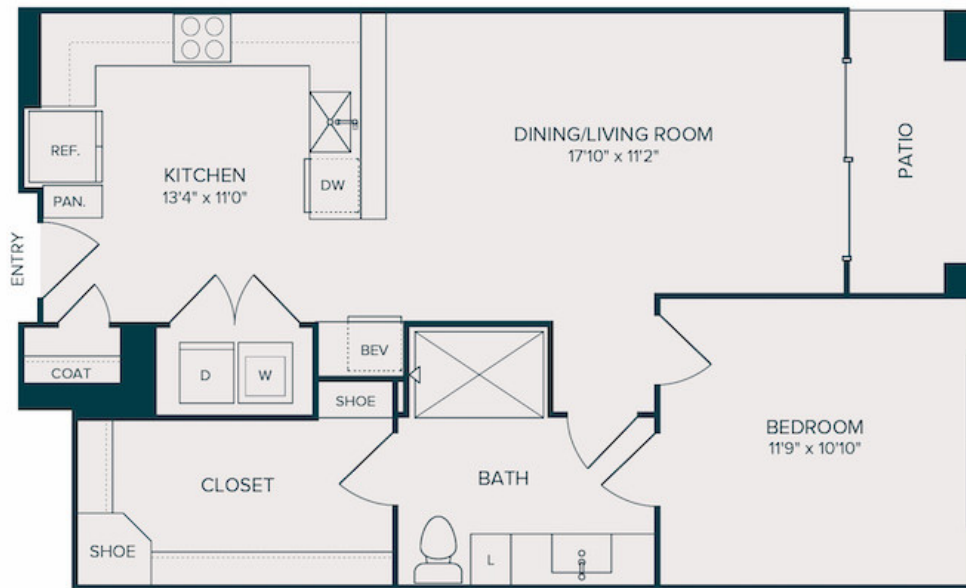

A7

1 BED | 1 BATH

807

SQ. FT.

	2620 Maple Ave Dallas TX 75201
	liveatsele.com

Floor plans are artist's rendering. All dimensions are approximate. Actual product and specifications may vary in dimension or detail. Not all features are available in every apartment. Prices and availability are subject to change. Please see a representative for details.