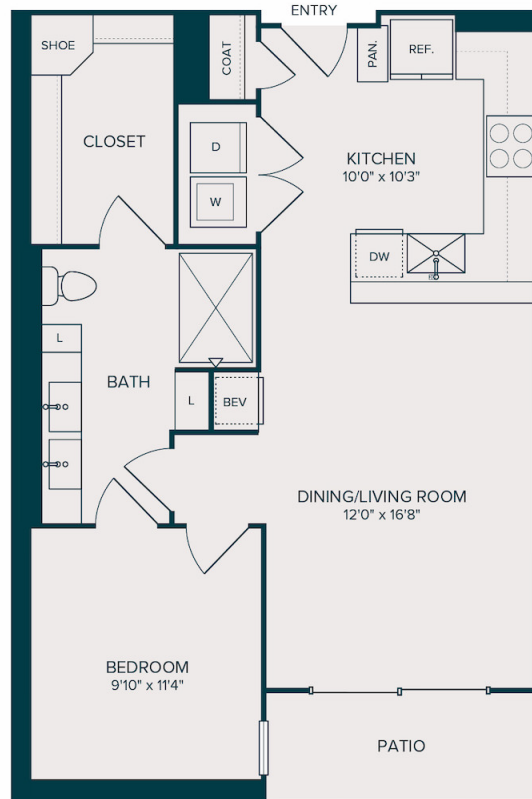

A8

1 BED | 1 BATH

780

SQ. FT.

| | |
|---|----------------------------------|
|  | 2620 Maple Ave Dallas TX 75201 |
| | liveatselene.com |

Floor plans are artist's rendering. All dimensions are approximate. Actual product and specifications may vary in dimension or detail. Not all features are available in every apartment. Prices and availability are subject to change. Please see a representative for details.