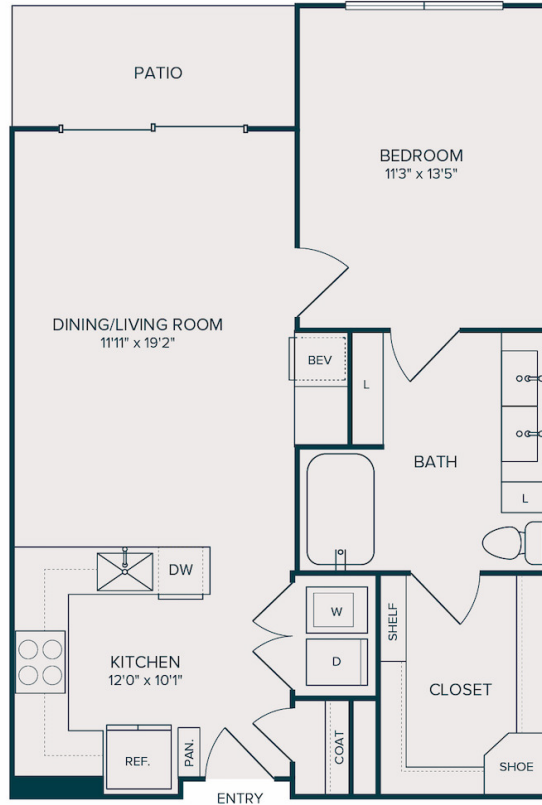

# A9

1 BED | 1 BATH

# 798

SQ. FT.

	2620 Maple Ave   Dallas TX 75201
	liveatselene.com

*Floor plans are artist's rendering. All dimensions are approximate. Actual product and specifications may vary in dimension or detail. Not all features are available in every apartment. Prices and availability are subject to change. Please see a representative for details.*