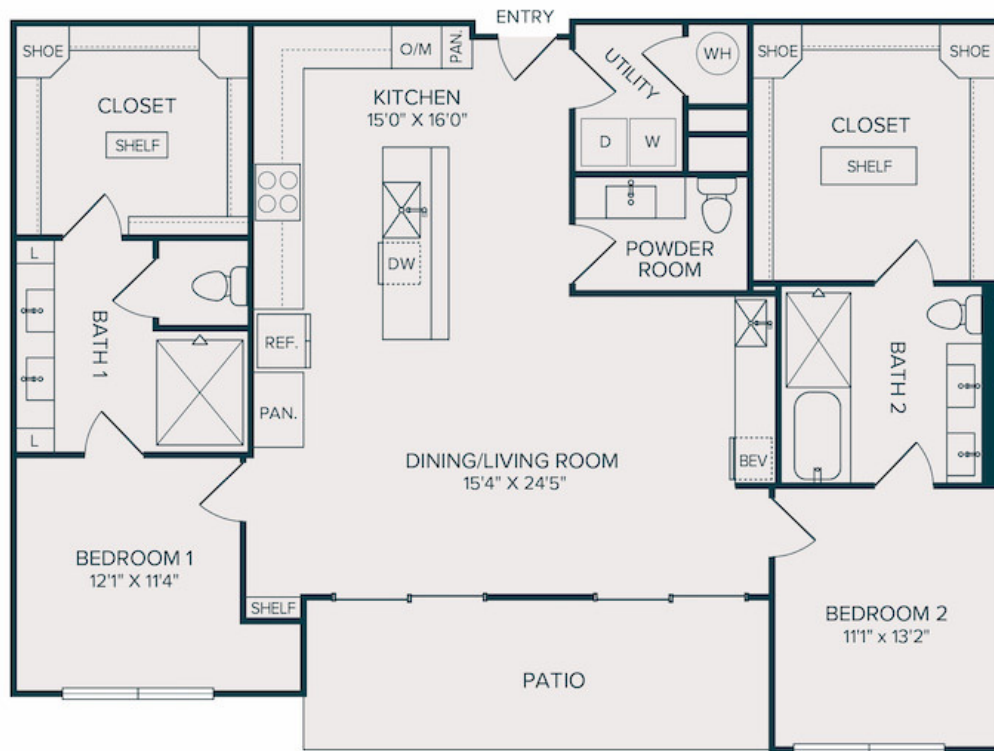

B11

2 BED | 2.5 BATH

1739

SQ. FT.

	2620 Maple Ave Dallas TX 75201
	liveatselene.com

Floor plans are artist's rendering. All dimensions are approximate. Actual product and specifications may vary in dimension or detail. Not all features are available in every apartment. Prices and availability are subject to change. Please see a representative for details.