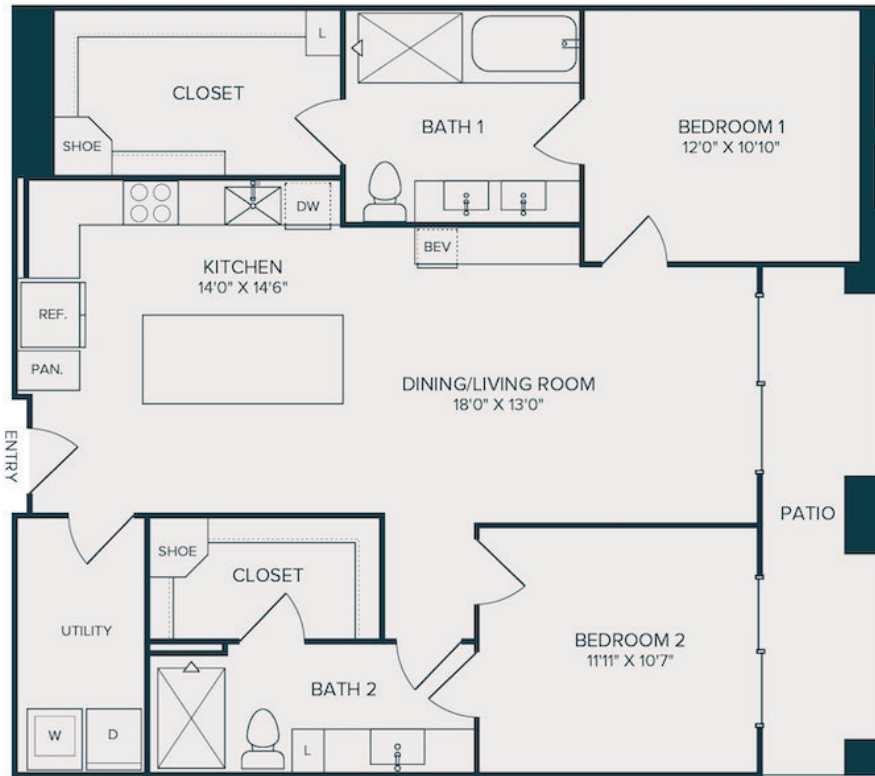

# B2

2 BED | 2 BATH

# 1241

SQ. FT.

	2620 Maple Ave   Dallas TX 75201
	<a href="http://liveatselene.com">liveatselene.com</a>

Floor plans are artist's rendering. All dimensions are approximate. Actual product and specifications may vary in dimension or detail. Not all features are available in every apartment. Prices and availability are subject to change. Please see a representative for details.