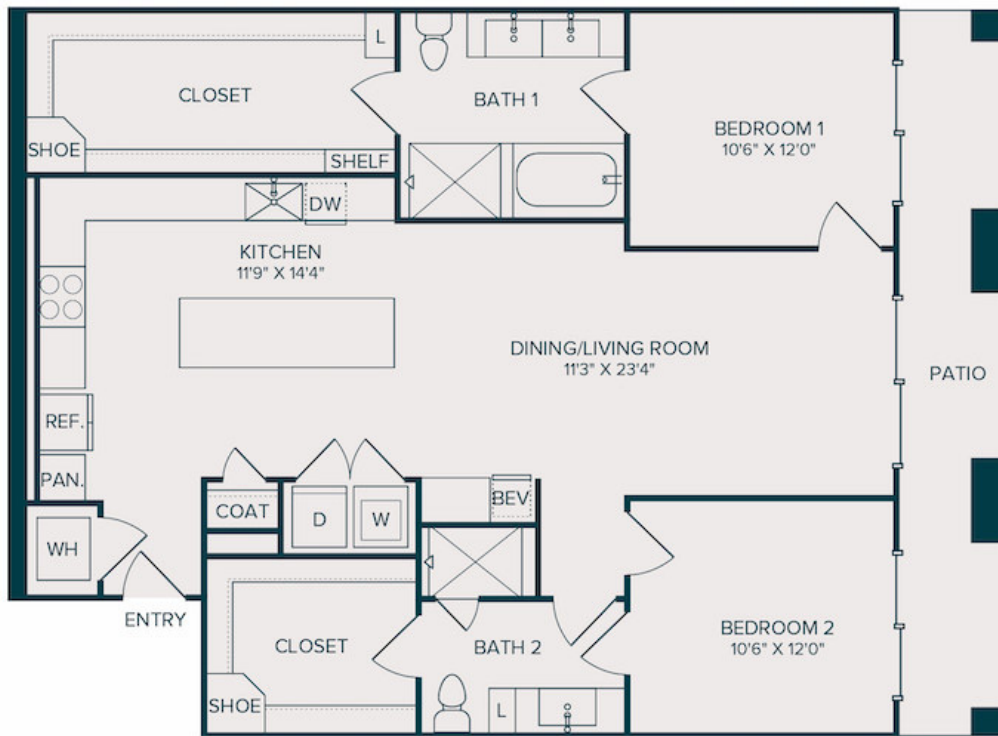

B3

2 BED | 2 BATH

1341

SQ. FT.

	2620 Maple Ave Dallas TX 75201
	liveatselene.com

Floor plans are artist's rendering. All dimensions are approximate. Actual product and specifications may vary in dimension or detail. Not all features are available in every apartment. Prices and availability are subject to change. Please see a representative for details.