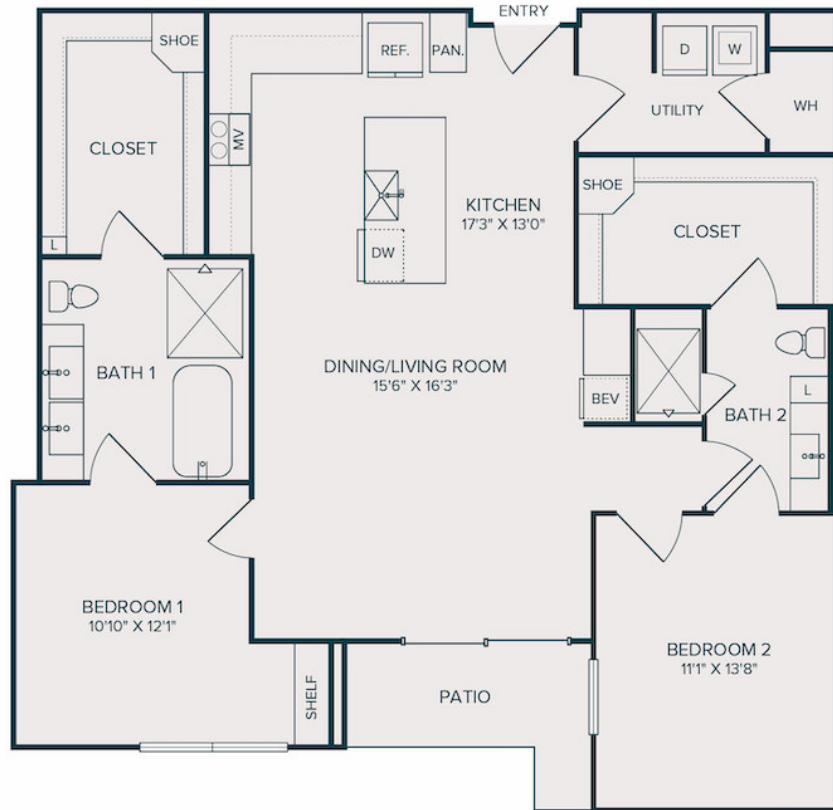

B4

2 BED | 2 BATH

1344

SQ. FT.

	2620 Maple Ave Dallas TX 75201
	liveatselene.com

Floor plans are artist's rendering. All dimensions are approximate. Actual product and specifications may vary in dimension or detail. Not all features are available in every apartment. Prices and availability are subject to change. Please see a representative for details.