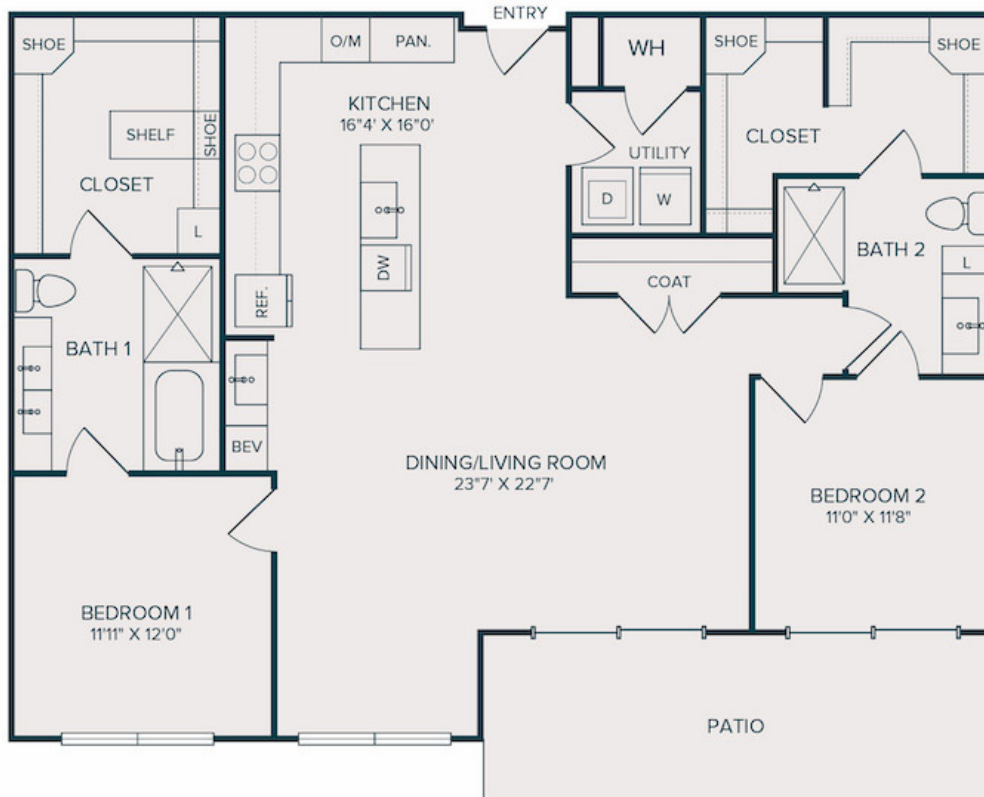

# B7

2 BED | 2 BATH

# 1558

SQ. FT.

	2620 Maple Ave   Dallas TX 75201
	<a href="http://liveatselene.com">liveatselene.com</a>

*Floor plans are artist's rendering. All dimensions are approximate. Actual product and specifications may vary in dimension or detail. Not all features are available in every apartment. Prices and availability are subject to change. Please see a representative for details.*