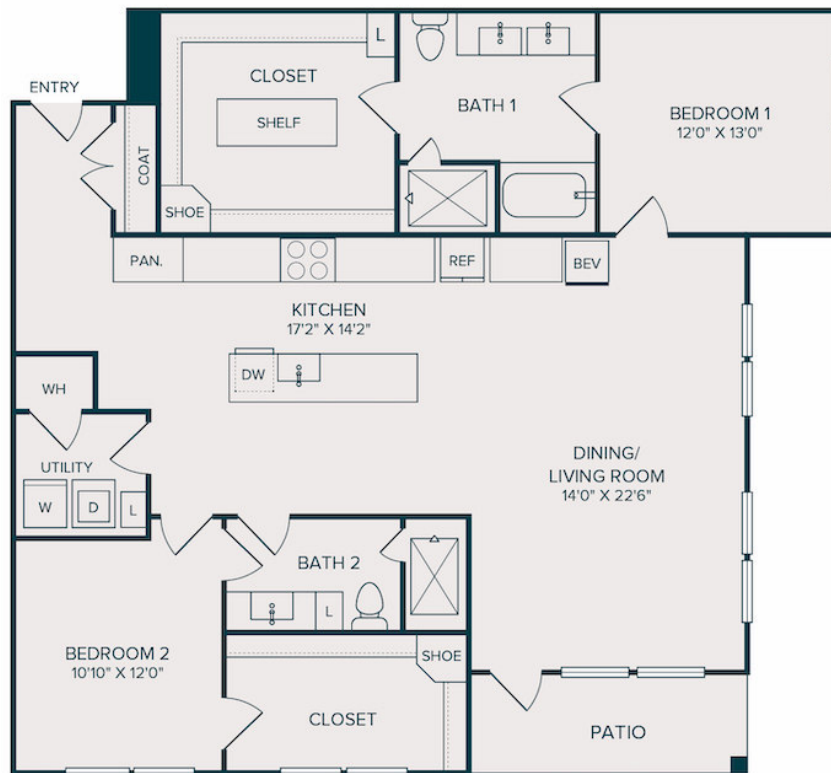

B8

2 BED | 2 BATH

1553

SQ. FT.

	2620 Maple Ave Dallas TX 75201
	liveatselene.com

Floor plans are artist's rendering. All dimensions are approximate. Actual product and specifications may vary in dimension or detail. Not all features are available in every apartment. Prices and availability are subject to change. Please see a representative for details.