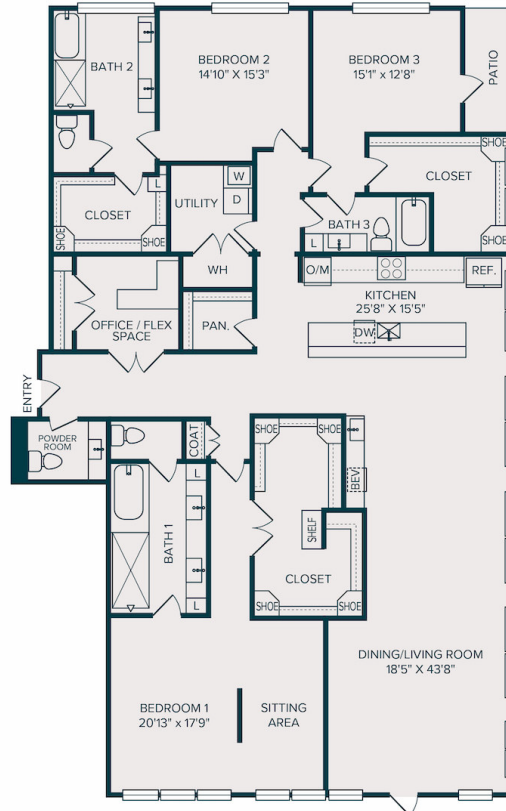

C1

3 BED | 3.5 BATH

3549

SQ. FT.

	2620 Maple Ave Dallas TX 75201
	liveatselene.com

Floor plans are artist's rendering. All dimensions are approximate. Actual product and specifications may vary in dimension or detail. Not all features are available in every apartment. Prices and availability are subject to change. Please see a representative for details.