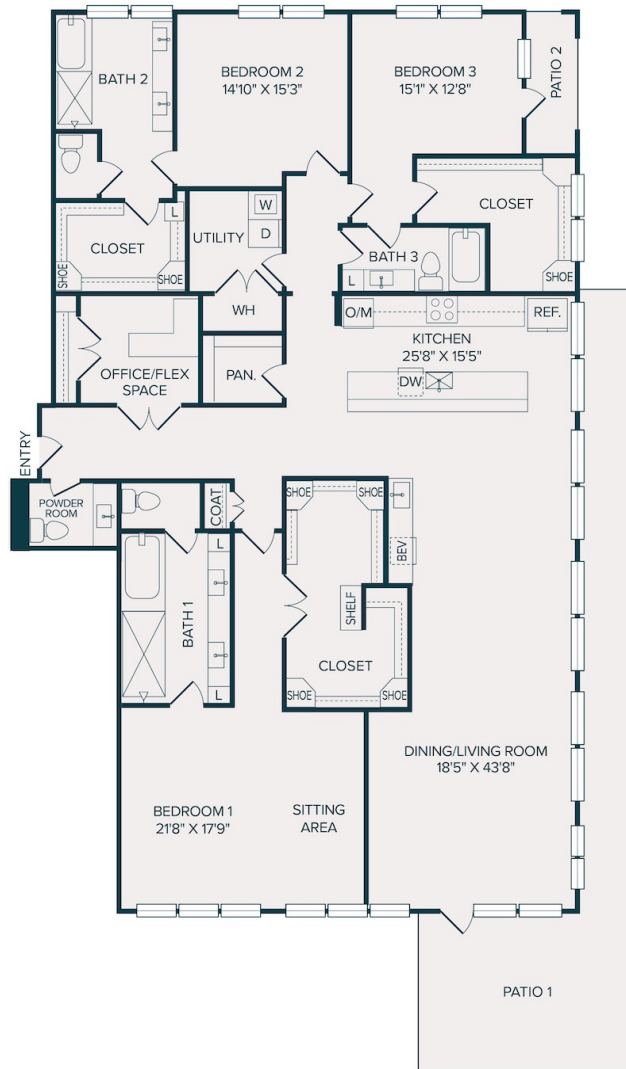

C1

3 BED | 3.5 BATH

3549

SQ. FT.

| | |
|---|----------------------------------|
|  | 2620 Maple Ave Dallas TX 75201 |
| | liveatselene.com |

Floor plans are artist's rendering. All dimensions are approximate. Actual product and specifications may vary in dimension or detail. Not all features are available in every apartment. Prices and availability are subject to change. Please see a representative for details.