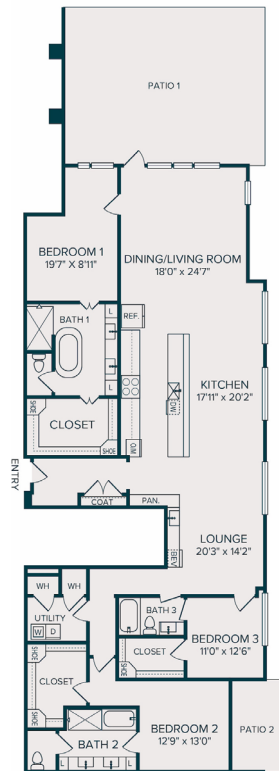

C2

3 BED | 3 BATH

2864

SQ. FT.

	2620 Maple Ave Dallas TX 75201
	liveatselene.com

Floor plans are artist's rendering. All dimensions are approximate. Actual product and specifications may vary in dimension or detail. Not all features are available in every apartment. Prices and availability are subject to change. Please see a representative for details.