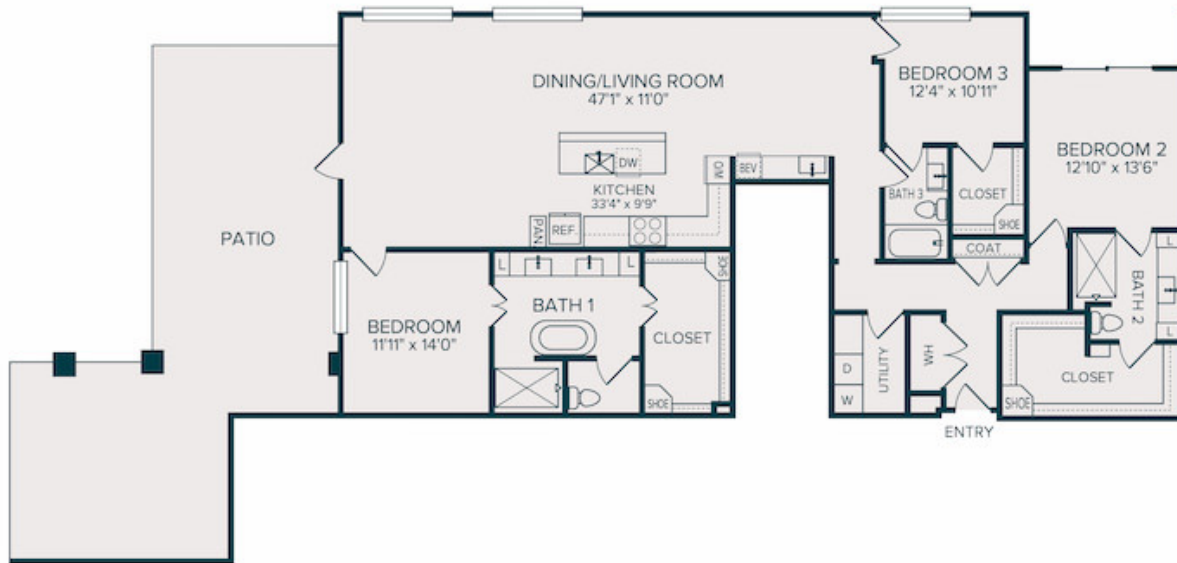

C3

3 BED | 3 BATH

2352

SQ. FT.

	2620 Maple Ave Dallas TX 75201
	liveatselene.com

Floor plans are artist's rendering. All dimensions are approximate. Actual product and specifications may vary in dimension or detail. Not all features are available in every apartment. Prices and availability are subject to change. Please see a representative for details.