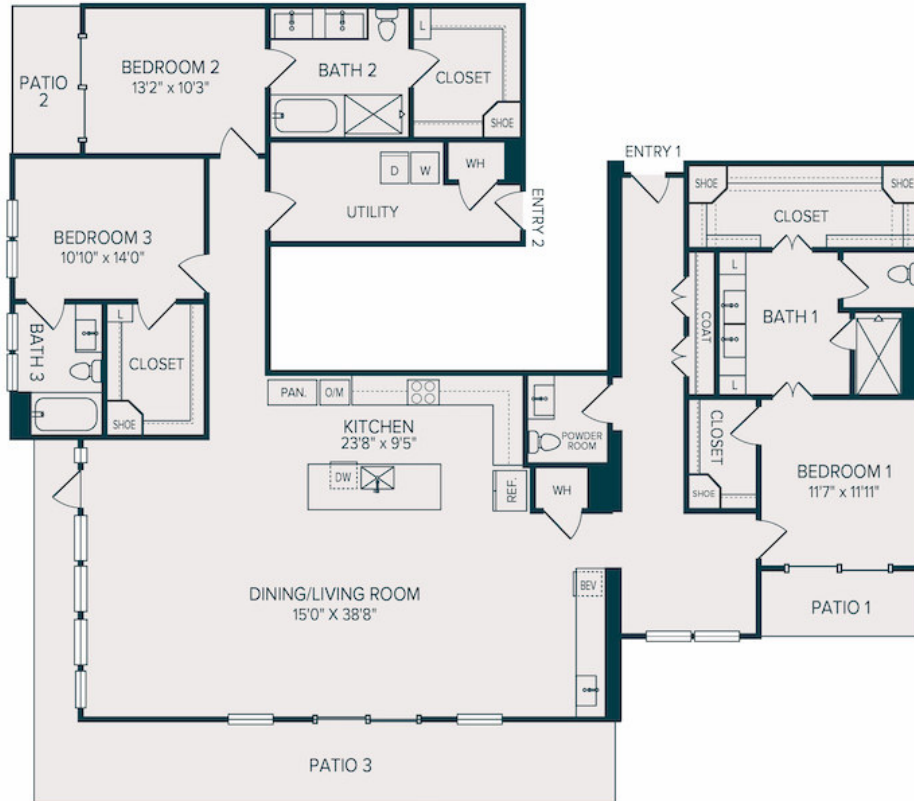

C6

3 BED | 3.5 BATH

2631

SQ. FT.

	2620 Maple Ave Dallas TX 75201
	liveatselene.com

Floor plans are artist's rendering. All dimensions are approximate. Actual product and specifications may vary in dimension or detail. Not all features are available in every apartment. Prices and availability are subject to change. Please see a representative for details.