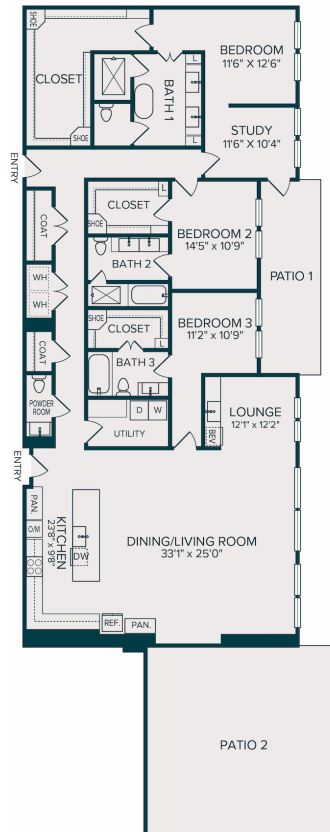

# C7

3 BED | 3.5 BATH

# 2813

SQ. FT.

	2620 Maple Ave   Dallas TX 75201
	<a href="http://liveatselene.com">liveatselene.com</a>

*Floor plans are artist's rendering. All dimensions are approximate. Actual product and specifications may vary in dimension or detail. Not all features are available in every apartment. Prices and availability are subject to change. Please see a representative for details.*