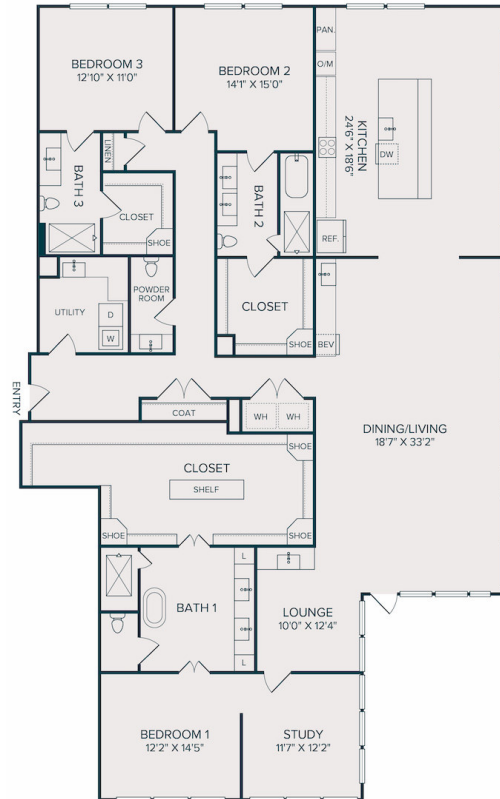

C8

3 BED | 3.5 BATH

3306

SQ. FT.

	2620 Maple Ave Dallas TX 75201
	liveatselene.com

Floor plans are artist's rendering. All dimensions are approximate. Actual product and specifications may vary in dimension or detail. Not all features are available in every apartment. Prices and availability are subject to change. Please see a representative for details.