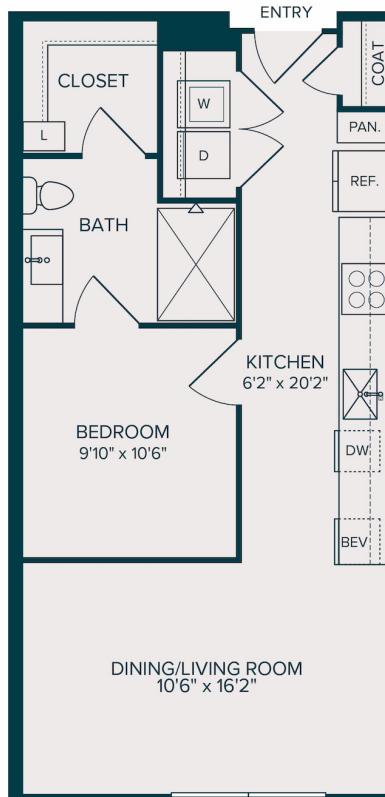

S1

1 BED | 1 BATH

611

SQ. FT.

	2620 Maple Ave Dallas TX 75201
	liveatselene.com

Floor plans are artist's rendering. All dimensions are approximate. Actual product and specifications may vary in dimension or detail. Not all features are available in every apartment. Prices and availability are subject to change. Please see a representative for details.